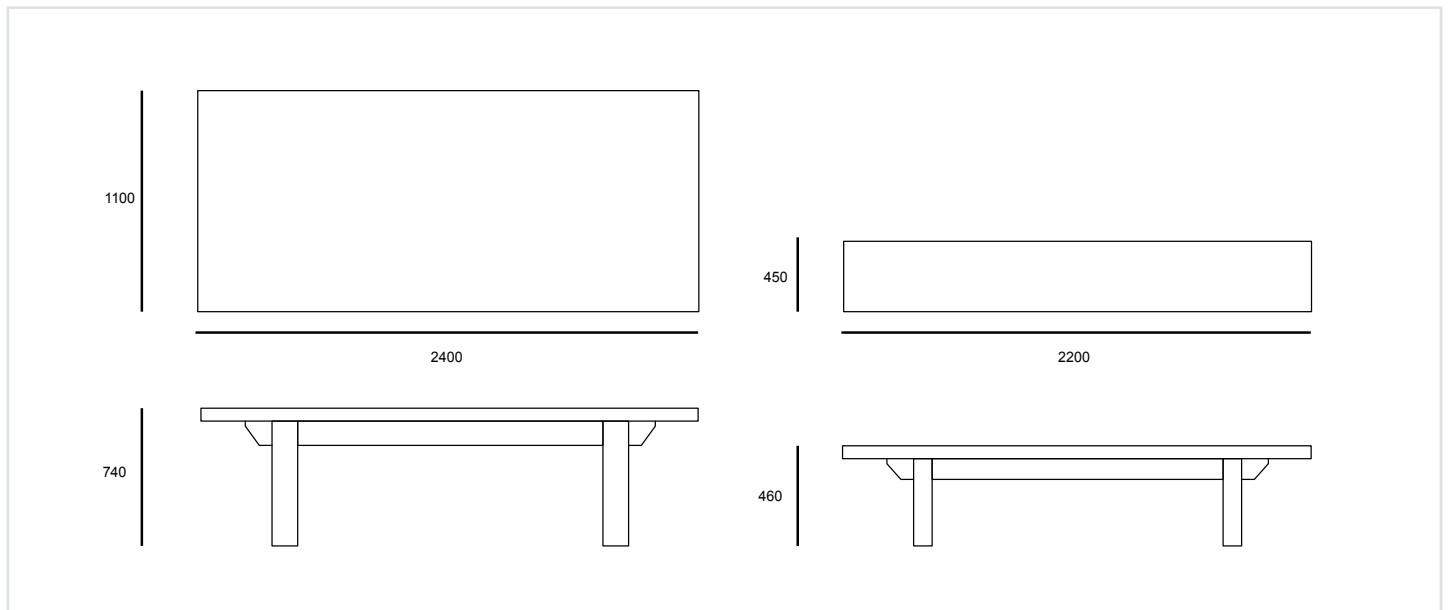

DESIGNER HUSK
ONE/THIRD

Product Specification
in millimeters

Specification

Solid Tasmanian Oak, 10% gloss acrylic urethane finish.

Options

Timber
Solid American Ash
Solid American Oak

Finish

Custom Stain (as pictured)
Custom 2pac Colour

Dimensions

Table 1100W x 2400D x 740H
Bench 450W x 2200D x 460H