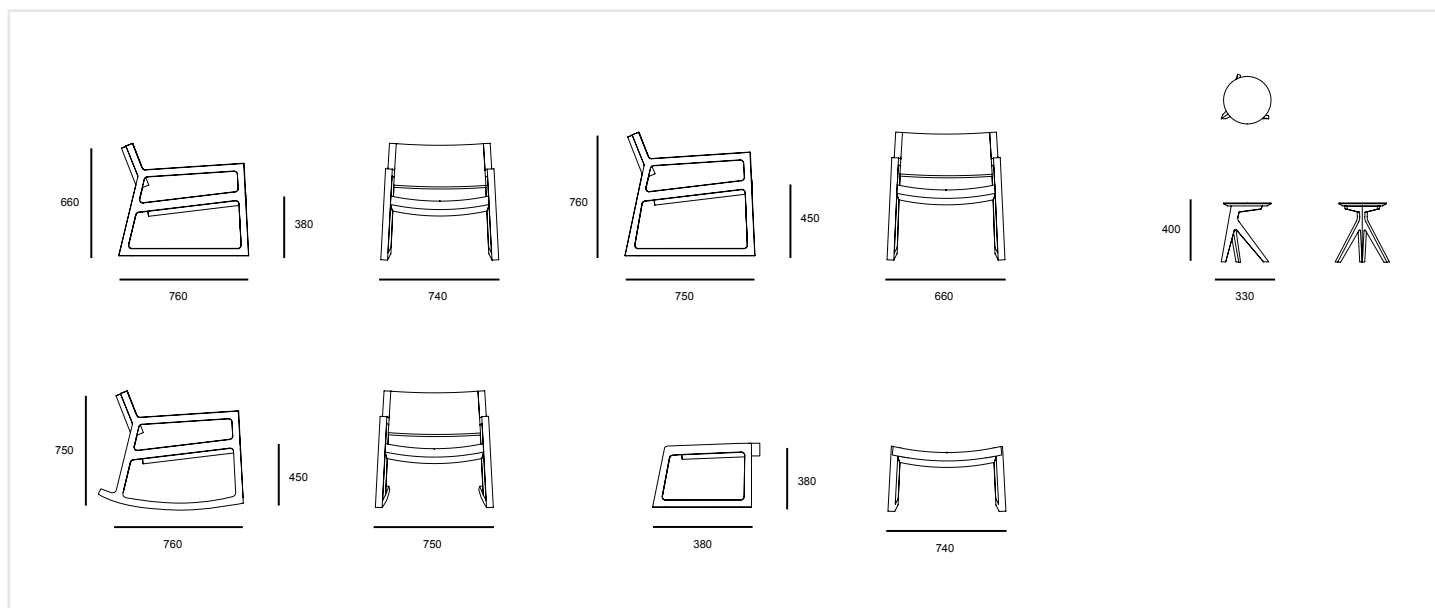

SPLAY
DESIGNER JON
GOULDER

Product Specification
in millimeters

Specification

Options

Solid Tasmanian Oak, 10% gloss
Solid American Ash
Solid American Oak

Finish

Custom Stain (black lounge as pictured)
Custom 2pac Colour
Leather

Dimensions

Lounger 660W x 670D x 680H x 420SH - Fabric required 1M
Rocker 750W x 760D x 750H x 450SH - Fabric required 1M
Armchair 660W x 670D x 680H x 420SH - Fabric required 1M
Ottoman 740W x 380D x 380H x 420SH - Fabric required 0.5M
Side table 320diam x 420H