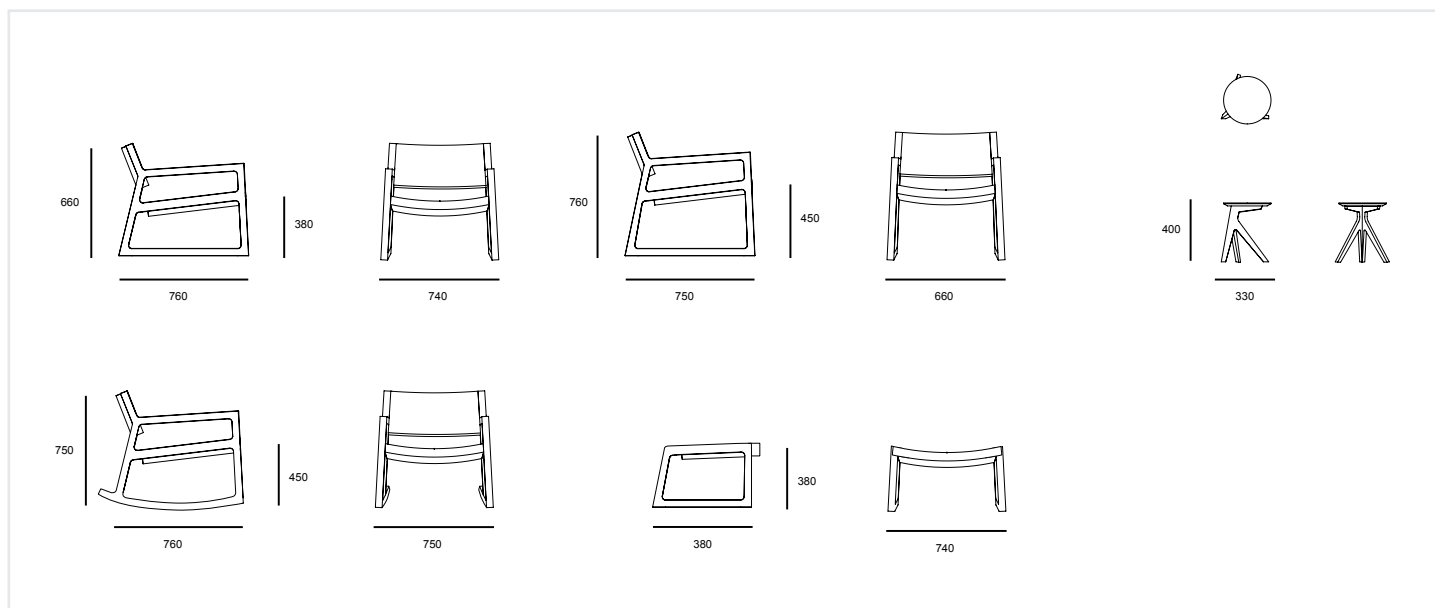

SPLAY
DESIGNER JON
GOULDER

Product Specification
in millimeters

Specification

Options

- Solid Tasmanian Oak, 10% gloss
- Solid American Ash
- Solid American Oak

Finish

- Custom Stain (black lounge as pictured)
- Custom 2pac Colour
- Leather

Dimensions

- Lounger 660W x 670D x 680H x 420SH - Fabric required 1M
- Rocker 750W x 760D x 750H x 450SH - Fabric required 1M
- Armchair 660W x 670D x 680H x 420SH - Fabric required 1M
- Ottoman 740W x 380D x 380H x 420SH - Fabric required 0.5M
- Side table 320diam x 420H