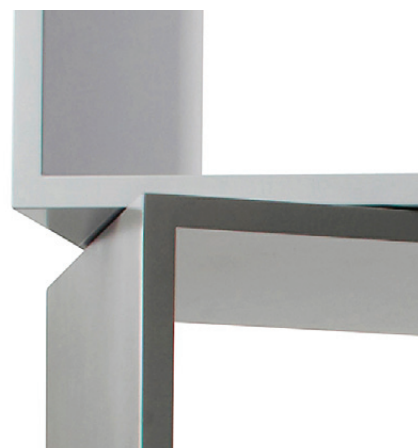

DESIGNER

CUBO
ALEXANDER
LOTERSZTAIN

Product Specification
in milimeters

Specification

2pac MDF or Tasmanian Oak veneer boxes.
Solid Tasmanian Oak planks, 10%
gloss acrylic urethane finish.

Options

Timber
Solid American Ash
Solid American Oak

Finish

Custom Stain
Custom 2pac Colour

Dimensions

Box	350W x 350D x 350H
Box w/- door	350W x 350D x 350H
Plank 2400L	2400L x 350D x 35H
Plank 1800L	1800L x 350D x 35H
Plank 350L	350L x 350D x 35H

DESIGNER CUBO
ALEXANDER
LOTERSZTAIN

Finish

Custom Stain
Custom 2pac Colour

Dimensions

Box	350W x 350D x 350H
Box w/- door	350W x 350D x 350H
Plank 2400L	2400L x 350D x 35H
Plank 1800L	1800L x 350D x 35H
Plank 350L	350L x 350D x 35H