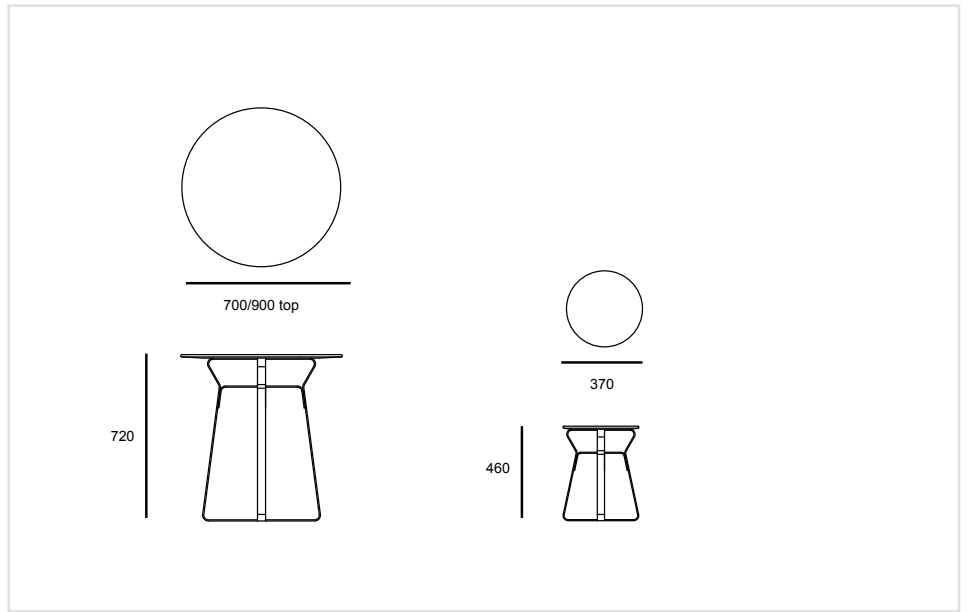

PENELOPE
DESIGNER HELEN
KONTOURIS

Product Specification
in milimeters

Specification

Solid Tasmanian Oak, 10% gloss acrylic urethane finish.
Powder coated mild steel frame

Options

Timber
Solid American Ash (as pictured)
Solid American Oak

Finish

Custom Stain (as pictured)
Custom 2pac Colour

Dimensions

Table	900diam x 720H
Table	700diam x 720H
Side table	370diam x 460H