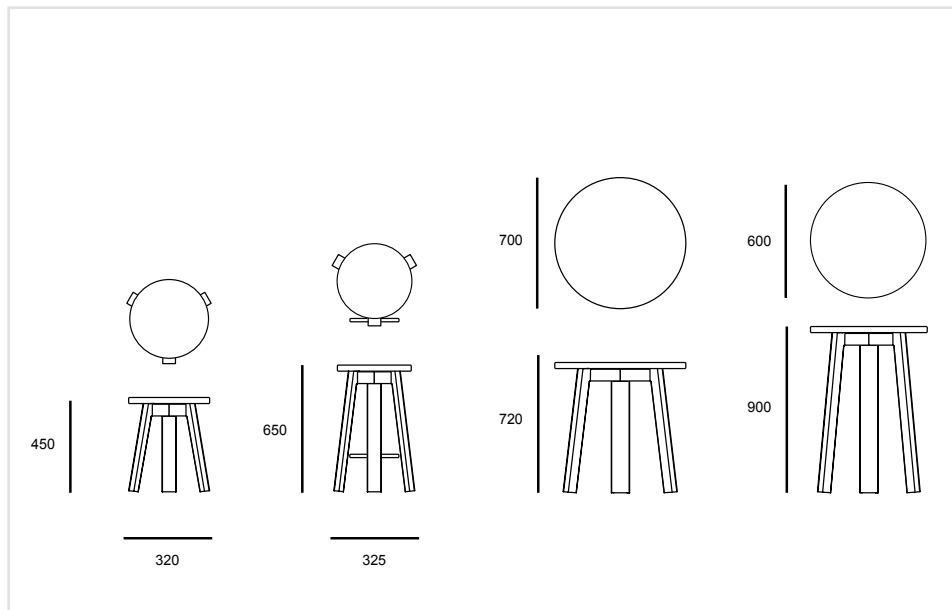

DESIGNER

TIM&TOM
ONE/THIRD

Product Specification
in milimeters

Specification

Solid Tasmanian Oak, 10% gloss
acrylic urethane finish.
Stainless steel foot rest

Options

Timber
Solid American Ash
Solid American Oak

Finish

Custom Stain
Custom 2pac Colour

Dimensions

Table	700diam x 720H
Bar table	900diam x 900H
Stool	320diam x 450H
Bar stool	325diam x 650H