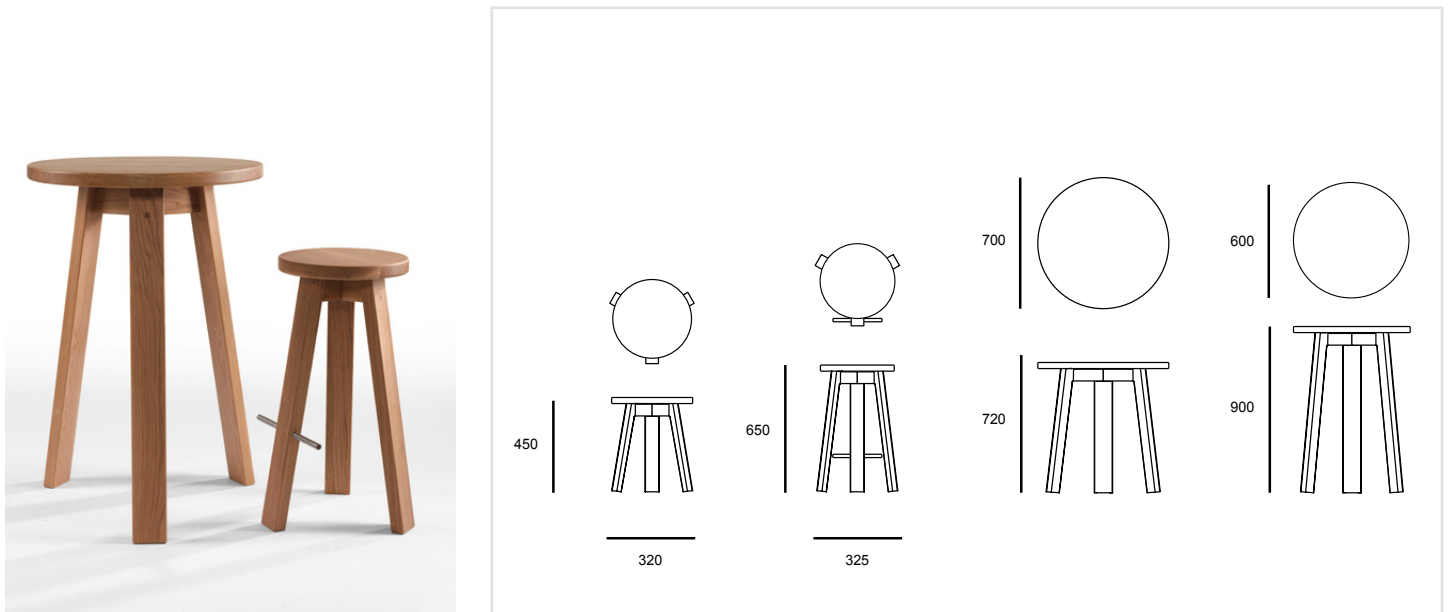

DESIGNER

TIM&TOM
ONE/THIRD

Product Specification
in milimeters

Specification

Solid Tasmanian Oak, 10% gloss
acrylic urethane finish.
Stainless steel foot rest

Options

Timber
Solid American Ash
Solid American Oak

Finish

Custom Stain
Custom 2pac Colour

Dimensions

Table	700diam x 720H
Bar table	900diam x 900H
Stool	320diam x 450H
Bar stool	325diam x 650H