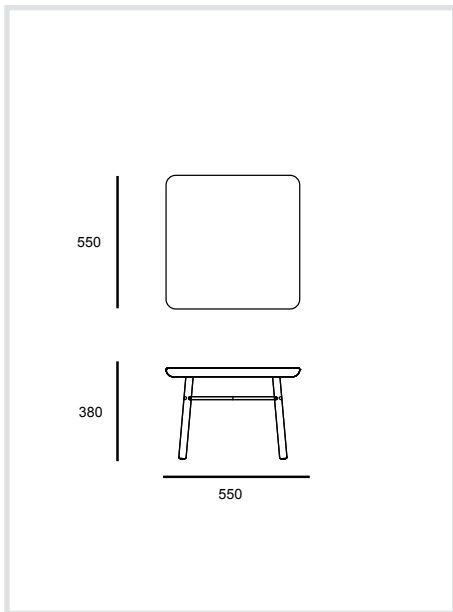

DESIGNER TUB
ADAM
GOODRUM

Product Specification
in millimeters

Specification

Solid Tasmanian Oak, 10% gloss acrylic urethane finish.
Powder coated mild steel bracing

Options

Timber
Solid American Ash (as pictured)
Solid American Oak

Finish

Custom Stain
Custom 2pac Colour
Custom powder coating

Dimensions

Cafe table 620W x 620D x 380H