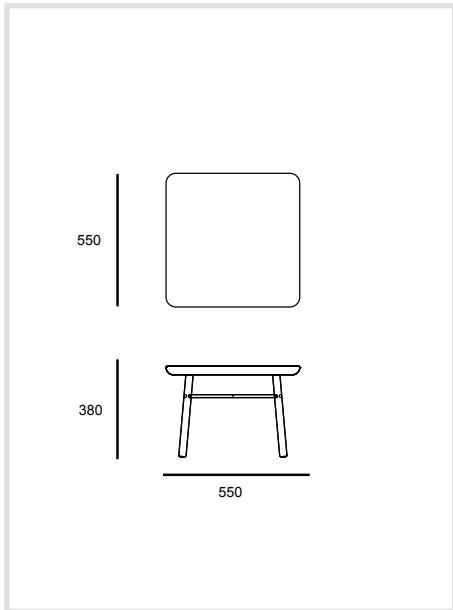

DESIGNER TUB
ADAM
GOODRUM

Product Specification
in millimeters

Specification

Solid Tasmanian Oak, 10% gloss acrylic urethane finish.
Powder coated mild steel bracing

Options

Timber
Solid American Ash (as pictured)
Solid American Oak

Finish

Custom Stain
Custom 2pac Colour
Custom powder coating

Dimensions

Cafe table 620W x 620D x 380H