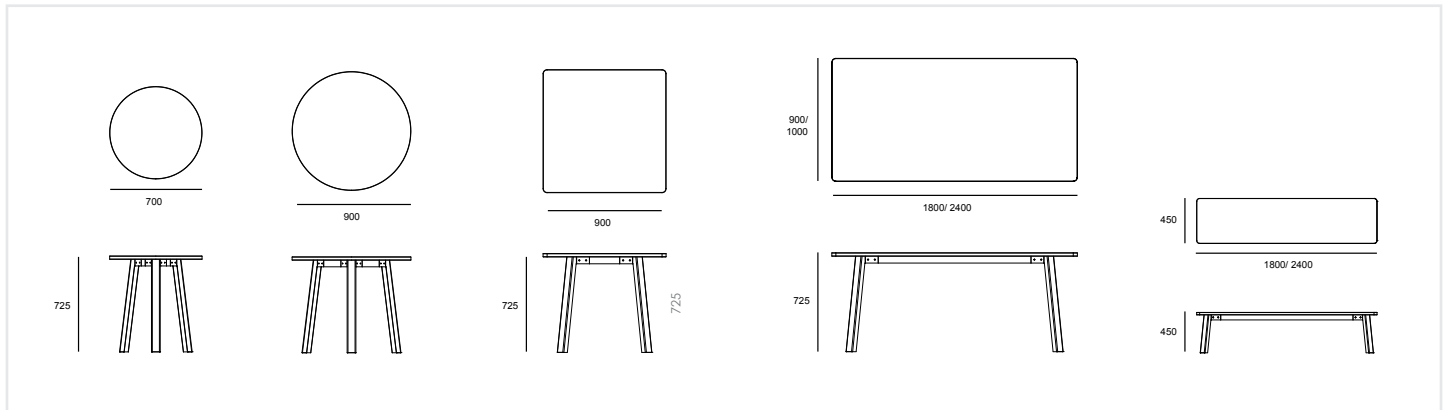

DESIGNER BRACKET
ALEXANDER
LOTERSZTAIN

Product Specification
in millimeters

Specification

Solid Tasmanian Oak
Powder coated mild steel frame with adjustable feet

Options

Solid American Oak
Solid American Ash
Melamine tops

Finish

Custom powder coating
10% gloss on timber

Dimensions

Bench 450H with custom sized tops
Dining 720H with custom sized tops
Bar 900H with custom sized tops