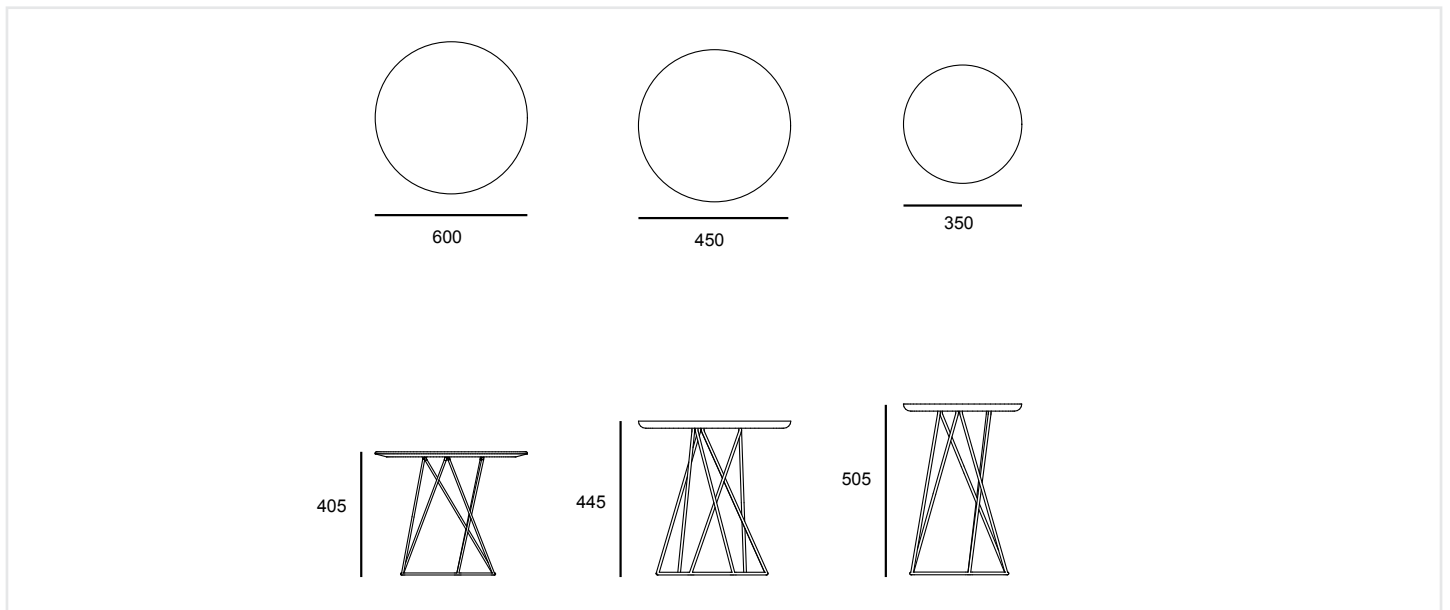

ASYMMETRIC
DESIGNER ROSS
GARDAM

Product Specification
in millimeters

Specification

Solid Tasmanian Oak or
Carrara Marble table top
Powder coated mild steel frame

Options

Flat top
Dish top (timber only)

Finish

Custom powder coating
Nylon coated (black or white)
10% gloss on timber

Dimensions

Low	600diam x 405H
Mid	450diam x 445H
High	350diam x 505H